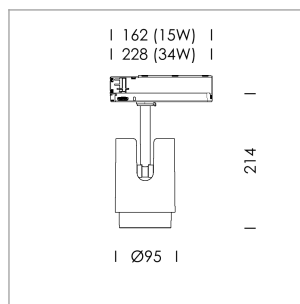

Ontero IC

Article number: 21800107

LIGHT TECHNOLOGY

LED	COB
Light colour	Meat&Fish
Luminous flux	2470 lm
System power	41 W
Luminaire Efficiency	60 lm/W
Reflector	Spot
Beam angle	20°
Controller	On/Off

LUMINAIRE

Rotation angle	330°
Swivel angle	+/- 90°
Weight	1.1 kg
Protection rating . class	IP 20 . II
Luminaire colour	silver

Surface-mounted luminaire with LED, rated life of the LED L80/B10 50000 h (ambient 25°C), colour rendering index CRI > 70, chromaticity tolerance 2 SDCM (initial), 3D silicone lens to reduce the proportion of scattered light, rotation-symmetrical reflector with circular light distribution pattern, reflector pure aluminium 99,99% in MIRO-Silver®, luminaire head/retention arm die-cast aluminium,, silver, rotation angle 330°, swivel angle +/- 90°, In-Track-Adapter (OT), DALI 2, 220-240 V~ / 50-60 Hz, max. 27 luminaires per circuit (B16A fuse)