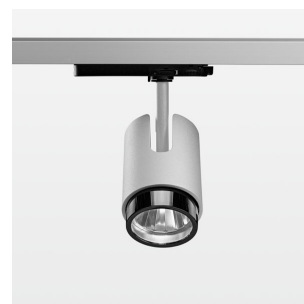

Ontero IC

Article number: 21800107

LIGHT TECHNOLOGY

LED	COB
Light colour	Meat&Fish
Luminous flux	2470 lm
System power	41 W
Luminaire Efficiency	60 lm/W
Reflector	Spot
Beam angle	20°
Controller	On/Off

LUMINAIRE

Rotation angle	330°
Swivel angle	+/- 90°
Weight	1.1 kg
Protection rating . class	IP 20 . II
Luminaire colour	silver

Surface-mounted luminaire with LED, rated life of the LED L80/B10 50000 h (ambient 25°C), colour rendering index CRI > 70, chromaticity tolerance 2 SDCM (initial), 3D silicone lens to reduce the proportion of scattered light, rotation-symmetrical reflector with circular light distribution pattern, reflector pure aluminium 99,99% in MIRO-Silver®, luminaire head/retention arm die-cast aluminium,, silver, rotation angle 330°, swivel angle +/- 90°, In-Track-Adapter (OT), DALI 2, 220-240 V~ / 50-60 Hz, max. 27 luminaires per circuit (B16A fuse)