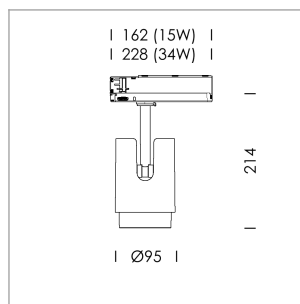

Ontero IC

Article number: 21500084

LIGHT TECHNOLOGY

LED	COB
Light colour	Meat&Fish
Luminous flux	2090 lm
System power	34 W
Luminaire Efficiency	61 lm/W
Reflector	Spot
Beam angle	20°
Controller	On/Off

LUMINAIRE

Rotation angle	330°
Swivel angle	+/- 90°
Weight	1.1 kg
Protection rating . class	IP 20 . II
Luminaire colour	silver

Surface-mounted luminaire with LED, rated life of the LED L80/B10 50000 h (ambient 25°C), colour rendering index CRI > 70, chromaticity tolerance 2 SDCM (initial), 3D silicone lens to reduce the proportion of scattered light, rotation-symmetrical reflector with circular light distribution pattern, primary reflector and kick reflector 99% pure aluminium in MIRO-Silver®, luminaire head/retention arm die-cast aluminium, powder-coated, silver, rotation angle 330°, swivel angle +/- 90°, In-Track-Adapter, Casambi, 220-240 V~ / 50-60 Hz, max. 64 luminaires per circuit (B16A fuse)