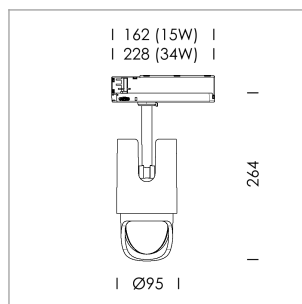

Ontero IC

Article number: 21840070

LIGHT TECHNOLOGY

LED	COB
Light colour	SpecialMeat
Luminous flux	1790 lm
System power	34 W
Luminaire Efficiency	53 lm/W
Reflector	WallBeam
Controller	On/Off

LUMINAIRE

Rotation angle	330°
Swivel angle	+/- 90°
Weight	1.1 kg
Protection rating . class	IP 20 . II
Luminaire colour	black

Surface-mounted luminaire with LED, rated life of the LED L80/B10 50000 h (ambient 25°C), colour rendering index CRI > 82, chromaticity tolerance 2 SDCM (initial), reflector with asymmetrical light distribution pattern, reflector pure aluminium 99,99% in MIRO-Silver®, luminaire head/retention arm die-cast aluminium, black, rotation angle 330°, swivel angle +/- 90°, In-Track-Adapter (OT), DALI 2, 220-240 V~ / 50-60 Hz, max. 27 luminaires per circuit (B16A fuse)