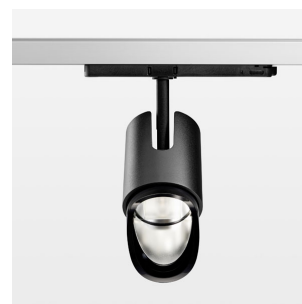

Ontero IC

Article number: 21840070

LIGHT TECHNOLOGY

LED	COB
Light colour	SpecialMeat
Luminous flux	1790 lm
System power	34 W
Luminaire Efficiency	53 lm/W
Reflector	WallBeam
Controller	On/Off

LUMINAIRE

Rotation angle	330°
Swivel angle	+/- 90°
Weight	1.1 kg
Protection rating . class	IP 20 . II
Luminaire colour	black

Surface-mounted luminaire with LED, rated life of the LED L80/B10 50000 h (ambient 25°C), colour rendering index CRI > 82, chromaticity tolerance 2 SDCM (initial), reflector with asymmetrical light distribution pattern, reflector pure aluminium 99,99% in MIRO-Silver®, luminaire head/retention arm die-cast aluminium, black, rotation angle 330°, swivel angle +/- 90°, In-Track-Adapter (OT), DALI 2, 220-240 V~ / 50-60 Hz, max. 27 luminaires per circuit (B16A fuse)