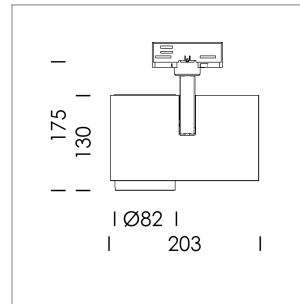

Ontero ID

Article number: 20630107

LIGHT TECHNOLOGY

LED	LED
Light colour	SpecialMeat
Luminous flux	2070 lm
System power	41 W
Luminaire Efficiency	50 lm/W
Reflector	Medium
Beam angle	25°
Controller	On/Off

LUMINAIRE

Rotation angle	330°
Swivel angle	90°
Weight	1.3 kg
Protection rating . class	IP 20 . I
Luminaire colour	white

OPTIONAL

RAL-colours, NCS-colours (powder coating or wet spraying) on inquiry, surface alloys on inquiry, honeycomb louver

Surface-mounted luminaire with LED, rated life of the LED L80/B10 > 50000 h, colour rendering index CRI > 82, chromaticity tolerance 2 SDCM (initial), 3D silicone lens to reduce the proportion of scattered light, reflector with circular light distribution pattern, reflector pure aluminium 99,99% in MIRO-Silver®, segmented and faceted, exchangeable reflector unit in high-sheen black plastic, with glass cover, luminaire head/retention arm die-cast aluminium, powder-coated, white, rotation angle 330°, swivel angle 90°, Multiadapter, Power-Adapter, Poti, 220-240 V~ / 50-60 Hz, max. 22 luminaires per circuit (B16A fuse)