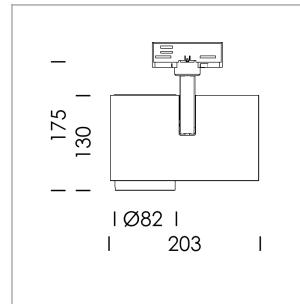

### LIGHT TECHNOLOGY

LED	COB
Light colour	BeColor
Luminous flux	3240 lm
System power	41 W
Luminaire Efficiency	79 lm/W
Reflector	Medium
Beam angle	25°
Controller	On/Off

### LUMINAIRE

Rotation angle	330°
Swivel angle	90°
Weight	1.3 kg
Protection rating . class	IP 20 . I
Luminaire colour	silver

### OPTIONAL

RAL-colours, NCS-colours (powder coating or wet spraying) on inquiry, surface alloys on inquiry, honeycomb louver

Surface-mounted luminaire with LED, rated life of the LED L80/B10 > 50000 h, colour rendering index CRI > 96, chromaticity tolerance 2 SDCM (initial), 3D silicone lens to reduce the proportion of scattered light, reflector with circular light distribution pattern, reflector pure aluminium 99,99% in MIRO-Silver®, segmented and faceted, exchangeable reflector unit in high-sheen black plastic, with glass cover, luminaire head/retention arm die-cast aluminium, powder-coated, silver, rotation angle 330°, swivel angle 90°, Multiadapter, Power-Adapter, Poti, 220-240 V~ / 50-60 Hz, max. 22 luminaires per circuit (B16A fuse)