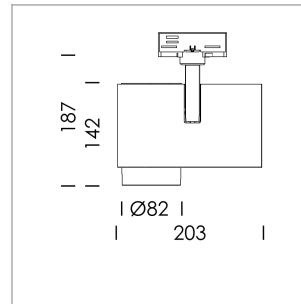

Ontero ID

Article number: 20620090

LIGHT TECHNOLOGY

LED	COB
Light colour	BeCool
Luminous flux	3360 lm
System power	41 W
Luminaire Efficiency	82 lm/W
Reflector	Spot
Beam angle	20°
Controller	On/Off

LUMINAIRE

Rotation angle	330°
Swivel angle	90°
Weight	1.3 kg
Protection rating . class	IP 20 . I
Luminaire colour	silver

OPTIONAL

RAL-colours, NCS-colours (powder coating or wet spraying) on inquiry, surface alloys on inquiry, honeycomb louver

Surface-mounted luminaire with LED, rated life of the LED L80/B10 > 50000 h, colour rendering index CRI > 96, chromaticity tolerance 3 SDCM (initial), 3D silicone lens to reduce the proportion of scattered light, rotation-symmetrical reflector with circular light distribution pattern, reflector pure aluminium 99,99% in MIRO-Silver®, segmented and faceted, exchangeable reflector unit in high-sheen black plastic, with glass cover, luminaire head/retention arm die-cast aluminium, powder-coated, silver, rotation angle 330°, swivel angle 90°, Multiadapter, Power-Adapter, Poti, 220-240 V~ / 50-60 Hz, max. 22 luminaires per circuit (B16A fuse)