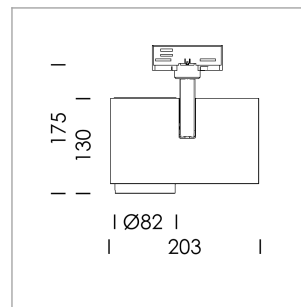

Ontero ID

Article number: 20630077

LIGHT TECHNOLOGY

LED	COB
Light colour	BeColor
Luminous flux	3240 lm
System power	41 W
Luminaire Efficiency	79 lm/W
Reflector	Medium
Beam angle	25°
Controller	On/Off

LUMINAIRE

Rotation angle	330°
Swivel angle	90°
Weight	1.3 kg
Protection rating . class	IP 20 . I
Luminaire colour	black

OPTIONAL

RAL-colours, NCS-colours (powder coating or wet spraying) on inquiry, surface alloys on inquiry, honeycomb louver

Surface-mounted luminaire with LED, rated life of the LED L80/B10 > 50000 h, colour rendering index CRI > 96, chromaticity tolerance 2 SDCM (initial), 3D silicone lens to reduce the proportion of scattered light, reflector with circular light distribution pattern, reflector pure aluminium 99,99% in MIRO-Silver®, segmented and faceted, exchangeable reflector unit in high-sheen black plastic, with glass cover, luminaire head/retention arm die-cast aluminium, powder-coated, black, rotation angle 330°, swivel angle 90°, Multiadapter, Power-Adapter, Poti, 220-240 V~ / 50-60 Hz, max. 22 luminaires per circuit (B16A fuse)