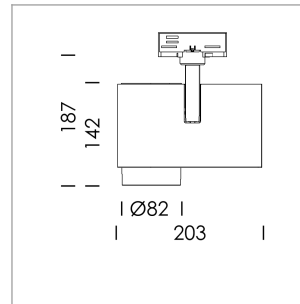

Ontero ID

Article number: 20620047

LIGHT TECHNOLOGY

LED	LED
Light colour	SpecialMeat
Luminous flux	1350 lm
System power	23 W
Luminaire Efficiency	59 lm/W
Reflector	Spot
Beam angle	20°
Controller	On/Off

LUMINAIRE

Rotation angle	330°
Swivel angle	90°
Weight	1.3 kg
Protection rating . class	IP 20 . I
Luminaire colour	black

OPTIONAL

RAL-colours, NCS-colours (powder coating or wet spraying) on inquiry, surface alloys on inquiry, honeycomb louver

Surface-mounted luminaire with LED, rated life of the LED L80/B10 > 50000 h, colour rendering index CRI > 82, chromaticity tolerance 2 SDCM (initial), 3D silicone lens to reduce the proportion of scattered light, rotation-symmetrical reflector with circular light distribution pattern, reflector pure aluminium 99,99% in MIRO-Silver®, segmented and faceted, exchangeable reflector unit in high-sheen black plastic, with glass cover, luminaire head/retention arm die-cast aluminium, powder-coated, black, rotation angle 330°, swivel angle 90°, Multiadapter, electronic driver: 220-240 V~ / 50-60 Hz, On/Off, max. 34 luminaires per circuit (B16A fuse)