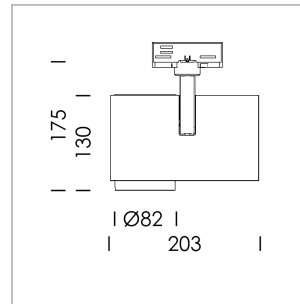

### LIGHT TECHNOLOGY

LED	LED
Light colour	Meat&Fish
Luminous flux	1110 lm
System power	17 W
Luminaire Efficiency	65 lm/W
Reflector	OvalBasic
Beam angle	60° x 40°
Controller	On/Off

### LUMINAIRE

Rotation angle	330°
Swivel angle	90°
Weight	1.3 kg
Protection rating . class	IP 20 . I
Luminaire colour	white

### OPTIONAL

RAL-colours, NCS-colours (powder coating or wet spraying) on inquiry, surface alloys on inquiry, honeycomb louver

Surface-mounted luminaire with LED, rated life of the LED L80/B10 > 50000 h, colour rendering index CRI > 70, chromaticity tolerance 2 SDCM (initial), 3D silicone lens to reduce the proportion of scattered light, reflector with oval light distribution pattern, reflector pure aluminium 99,99% in MIRO-Silver®, segmented, exchangeable reflector unit in high-sheen black plastic, with glass cover, luminaire head/retention arm die-cast aluminium, powder-coated, white, rotation angle 330°, swivel angle 90°, Multiadapter, electronic driver: 220-240 V~ / 50-60 Hz, On/Off, max. 34 luminaires per circuit (B16A fuse)