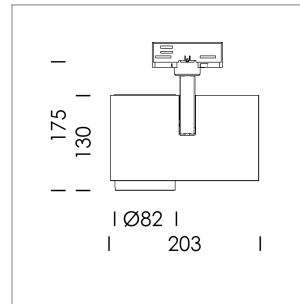

Ontero ID

Article number: 20630095

LIGHT TECHNOLOGY

LED	LED
Light colour	SpecialMeat
Luminous flux	2070 lm
System power	41 W
Luminaire Efficiency	50 lm/W
Reflector	Medium
Beam angle	25°
Controller	On/Off

LUMINAIRE

Rotation angle	330°
Swivel angle	90°
Weight	1.3 kg
Protection rating . class	IP 20 . I
Luminaire colour	silver

OPTIONAL

RAL-colours, NCS-colours (powder coating or wet spraying) on inquiry, surface alloys on inquiry, honeycomb louver

Surface-mounted luminaire with LED, rated life of the LED L80/B10 > 50000 h, colour rendering index CRI > 82, chromaticity tolerance 2 SDCM (initial), 3D silicone lens to reduce the proportion of scattered light, reflector with circular light distribution pattern, reflector pure aluminium 99,99% in MIRO-Silver®, segmented and faceted, exchangeable reflector unit in high-sheen black plastic, with glass cover, luminaire head/retention arm die-cast aluminium, powder-coated, silver, rotation angle 330°, swivel angle 90°, Multiadapter, Power-Adapter, Poti, 220-240 V~ / 50-60 Hz, max. 22 luminaires per circuit (B16A fuse)