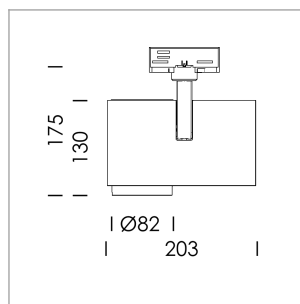

Ontero ID

Article number: 20670022

LIGHT TECHNOLOGY

| | |
|----------------------|------------|
| LED | COB |
| Light colour | BeNature |
| Luminous flux | 620 lm |
| System power | 17 W |
| Luminaire Efficiency | 36 lm/W |
| Reflector | NarrowSpot |
| Beam angle | 10° |
| Controller | On/Off |

LUMINAIRE

| | |
|---------------------------|-----------|
| Rotation angle | 330° |
| Swivel angle | 90° |
| Weight | 1.3 kg |
| Protection rating . class | IP 20 . I |
| Luminaire colour | black |

Note: All data are typical values. System features may change with product improvements due to technical advances. Errors excepted.