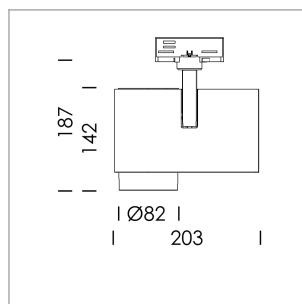

Ontero ID

Article number: 20620078

LIGHT TECHNOLOGY

LED	COB
Light colour	BeCool
Luminous flux	3360 lm
System power	41 W
Luminaire Efficiency	82 lm/W
Reflector	Spot
Beam angle	20°
Controller	On/Off

LUMINAIRE

Rotation angle	330°
Swivel angle	90°
Weight	1.3 kg
Protection rating . class	IP 20 . I
Luminaire colour	black

OPTIONAL

RAL-colours, NCS-colours (powder coating or wet spraying) on inquiry, surface alloys on inquiry, honeycomb louver

Surface-mounted luminaire with LED, rated life of the LED L80/B10 > 50000 h, colour rendering index CRI > 96, chromaticity tolerance 3 SDCM (initial), 3D silicone lens to reduce the proportion of scattered light, rotation-symmetrical reflector with circular light distribution pattern, reflector pure aluminium 99,99% in MIRO-Silver®, segmented and faceted, exchangeable reflector unit in high-sheen black plastic, with glass cover, luminaire head/retention arm die-cast aluminium, powder-coated, black, rotation angle 330°, swivel angle 90°, Multiadapter, Power-Adapter, Poti, 220-240 V~ / 50-60 Hz, max. 22 luminaires per circuit (B16A fuse)