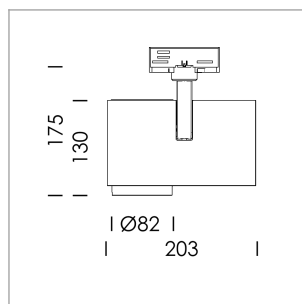

Ontero ID

Article number: 20670023

LIGHT TECHNOLOGY

LED	COB
Light colour	BeNature
Luminous flux	620 lm
System power	17 W
Luminaire Efficiency	36 lm/W
Reflector	NarrowSpot
Beam angle	10°
Controller	On/Off

LUMINAIRE

Rotation angle	330°
Swivel angle	90°
Weight	1.3 kg
Protection rating . class	IP 20 . I
Luminaire colour	silver

Note: All data are typical values. System features may change with product improvements due to technical advances. Errors excepted.