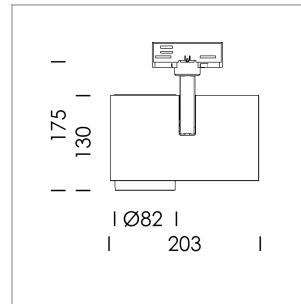

Ontero ID

Article number: 20650042

LIGHT TECHNOLOGY

LED	COB
Light colour	BeCool
Luminous flux	2070 lm
System power	23 W
Luminaire Efficiency	90 lm/W
Reflector	OvalBasic
Beam angle	60° x 40°
Controller	On/Off

LUMINAIRE

Rotation angle	330°
Swivel angle	90°
Weight	1.3 kg
Protection rating . class	IP 20 . I
Luminaire colour	black

OPTIONAL

RAL-colours, NCS-colours (powder coating or wet spraying) on inquiry, surface alloys on inquiry, honeycomb louver

Surface-mounted luminaire with LED, rated life of the LED L80/B10 > 50000 h, colour rendering index CRI > 96, chromaticity tolerance 3 SDCM (initial), 3D silicone lens to reduce the proportion of scattered light, reflector with oval light distribution pattern, reflector pure aluminium 99,99% in MIRO-Silver®, segmented, exchangeable reflector unit in high-sheen black plastic, with glass cover, luminaire head/retention arm die-cast aluminium, powder-coated, black, rotation angle 330°, swivel angle 90°, Multiadapter, electronic driver: 220-240 V~ / 50-60 Hz, On/Off, max. 34 luminaires per circuit (B16A fuse)