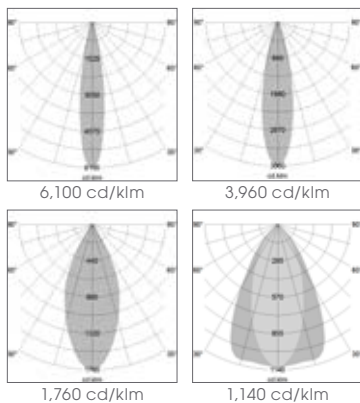

927	930	935	940	Golden Bread	Sun	Meat& Fish	Special Meat
TM30-18 (RF/RG)	91/98	88/103	89/103	90/98	89/94	83/116	85/114	81/121
CRI	>90	>90	>90	>90	~88	~85	~70	~82
23 W	2,170	2,220	2,260	2,510	2,300	1,520	1,560	1,320
34 W	2,850	2,920	2,980	3,310	3,010	1,970	2,030	1,720
41 W	3,310	3,400	3,460	3,840	3,480	2,260	-	1,980

Luminous flux (lm)

The luminaire luminous flux figures vary in a tolerance range of ±10%. All data are typical values. System features may change if product improvements are made due to technical advances. Errors excepted.