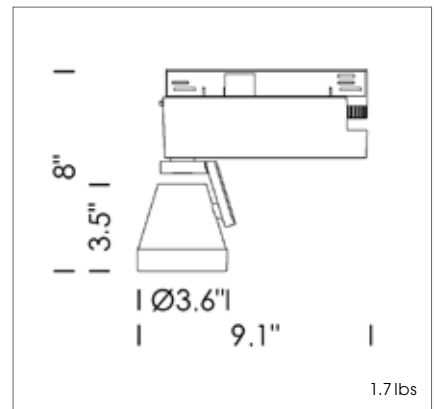

Ontero XR with Medium-Reflector

1.7lbs

ONTERO XR MODEL NUMBER BREAKDOWN (I.E. OXR930LF-OBE1-2)

OXR	930	L	F	OB	E1	2						
Fixture designation	Array	Description	Power	Description	Dimming	Description	Reflector	Description	Track adapter	Description	Paint color	Description
OXR	927	2,700 K	L	Low 23 W	F	Fixed output	OB		E1	Eutrac 120 V	2	Black
	930	3,000 K	M	Mid 34 W	D	0-10 dimmable	FL		E2	Eutrac 277 V	6	White
	935	3,500 K	H	High 41 W			M					
	940	4,000 K		MFS available up to 34 W			SP					
	GBR	GoldenBread										
	SUN	Sun										
	MFS	Meat&Fish										
	SM	SpecialMeat										
		MFS available up to 34 W