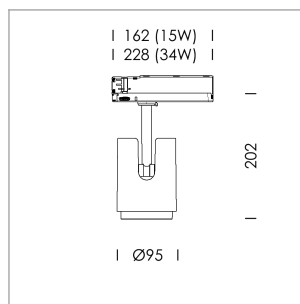

Ontero IC

Article number: 21830088

LIGHT TECHNOLOGY

LED	COB
Light colour	GoldenBread
Luminous flux	3080 lm
System power	34 W
Luminaire Efficiency	91 lm/W
Reflector	OvalBasic
Beam angle	60° x 40°
Controller	On/Off

LUMINAIRE

Rotation angle	330°
Swivel angle	+/- 90°
Weight	1.1 kg
Protection rating . class	IP 20 . II
Luminaire colour	white

Surface-mounted luminaire with LED, rated life of the LED L80/B10 50000 h (ambient 25°C), colour rendering index CRI > 80, chromaticity tolerance 3 SDCM (initial), 3D silicone lens to reduce the proportion of scattered light, reflector with oval light distribution pattern, reflector pure aluminium 99,99% in MIRO-Silver®, luminaire head/retention arm die-cast aluminium, white, rotation angle 330°, swivel angle +/- 90°, In-Track-Adapter (OT), DALI 2, 220-240 V~ / 50-60 Hz, max. 27 luminaires per circuit (B16A fuse)