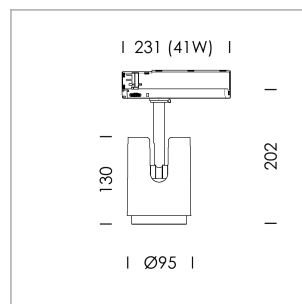

Ontero IC

Article number: 21520105

LIGHT TECHNOLOGY

LED	COB
Light colour	BeCool
Luminous flux	3430 lm
System power	41 W
Luminaire Efficiency	84 lm/W
Reflector	Flood
Beam angle	40°
Controller	On/Off

LUMINAIRE

Rotation angle	330°
Swivel angle	+/- 90°
Weight	1.1 kg
Protection rating . class	IP 20 . II
Luminaire colour	black

OPTIONEEL

RAL-colours, NCS-colours (powder coating or wet spraying) on inquiry, surface alloys on inquiry, changeable reflector, honeycomb louver

Surface-mounted luminaire with LED, rated life of the LED L80/B10 50000 h (tambient 25°C), colour rendering index CRI > 96, chromaticity tolerance 3 SDCM (initial), reflector with circular light distribution pattern, primary reflector and kick reflector 99% pure aluminium in MIRO-Silver®, luminaire head/retention arm die-cast aluminium, powder-coated, black, rotation angle 330°, swivel angle +/- 90°, In-Track-Adapter, Casambi, 220-240 V~ / 50-60 Hz, max. 64 luminaires per circuit (B16A fuse)