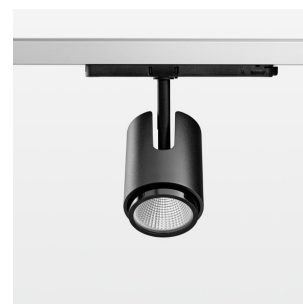

Ontero IC

Article number: 21520105

LIGHT TECHNOLOGY

LED	COB
Light colour	BeCool
Luminous flux	3430 lm
System power	41 W
Luminaire Efficiency	84 lm/W
Reflector	Flood
Beam angle	40°
Controller	On/Off

LUMINAIRE

Rotation angle	330°
Swivel angle	+/- 90°
Weight	1.1 kg
Protection rating . class	IP 20 . II
Luminaire colour	black

OPTIONEEL

RAL-colours, NCS-colours (powder coating or wet spraying) on inquiry, surface alloys on inquiry, changeable reflector, honeycomb louver

Surface-mounted luminaire with LED, rated life of the LED L80/B10 50000 h (tambient 25°C), colour rendering index CRI > 96, chromaticity tolerance 3 SDCM (initial), reflector with circular light distribution pattern, primary reflector and kick reflector 99% pure aluminium in MIRO-Silver®, luminaire head/retention arm die-cast aluminium, powder-coated, black, rotation angle 330°, swivel angle +/- 90°, In-Track-Adapter, Casambi, 220-240 V~ / 50-60 Hz, max. 64 luminaires per circuit (B16A fuse)