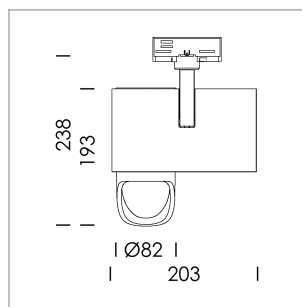

Ontero ID

Article number: 20660107

LIGHT TECHNOLOGY

LED	LED
Light colour	SpecialMeat
Luminous flux	2110 lm
System power	41 W
Luminaire Efficiency	51 lm/W
Reflector	WallBeam
Controller	On/Off

LUMINAIRE

Rotation angle	330°
Swivel angle	90°
Weight	1.3 kg
Protection rating . class	IP 20 . I
Luminaire colour	white

OPTIONEEL

RAL-colours, NCS-colours (powder coating or wet spraying) on inquiry, surface alloys on inquiry, honeycomb louver

Surface-mounted luminaire with LED, rated life of the LED L80/B10 > 50000 h, colour rendering index CRI > 82, chromaticity tolerance 2 SDCM (initial), reflector with asymmetrical light distribution pattern, primary reflector and kick reflector 99% pure aluminium in MIRO-Silver®, attachment with kick reflector to the ceiling approach of the light cone, exchangeable reflector unit in high-sheen black plastic, with glass cover, luminaire head/retention arm die-cast aluminium, powder-coated, white, rotation angle 330°, swivel angle 90°, Multiadapter, Power-Adapter, Poti, 220-240 V~ / 50-60 Hz, max. 22 luminaires per circuit (B16A fuse)