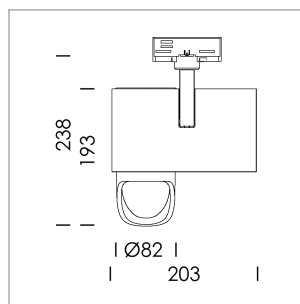

### LIGHT TECHNOLOGY

LED	COB
Light colour	BeColor
Luminous flux	3300 lm
System power	41 W
Luminaire Efficiency	80 lm/W
Reflector	WallBeam
Controller	On/Off

### LUMINAIRE

Rotation angle	330°
Swivel angle	90°
Weight	1.3 kg
Protection rating . class	IP 20 . I
Luminaire colour	black

### OPTIONEEL

RAL-colours, NCS-colours (powder coating or wet spraying) on inquiry, surface alloys on inquiry, honeycomb louver

Surface-mounted luminaire with LED, rated life of the LED L80/B10 > 50000 h, colour rendering index CRI > 96, chromaticity tolerance 2 SDCM (initial), reflector with asymmetrical light distribution pattern, primary reflector and kick reflector 99% pure aluminium in MIRO-Silver®, attachment with kick reflector to the ceiling approach of the light cone, exchangeable reflector unit in high-sheen black plastic, with glass cover, luminaire head/retention arm die-cast aluminium, powder-coated, black, rotation angle 330°, swivel angle 90°, Multiadapter, Power-Adapter, Poti, 220-240 V~ / 50-60 Hz, max. 22 luminaires per circuit (B16A fuse)