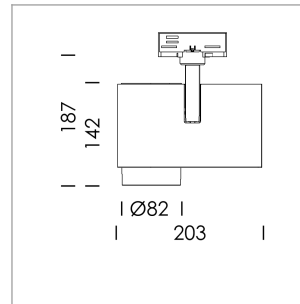

Ontero ID

Article number: 20620104

LIGHT TECHNOLOGY

LED	LED
Light colour	Meat&Fish
Luminous flux	2470 lm
System power	41 W
Luminaire Efficiency	60 lm/W
Reflector	Spot
Beam angle	20°
Controller	On/Off

LUMINAIRE

Rotation angle	330°
Swivel angle	90°
Weight	1.3 kg
Protection rating . class	IP 20 . I
Luminaire colour	white

OPTIONEEL

RAL-colours, NCS-colours (powder coating or wet spraying) on inquiry, surface alloys on inquiry, honeycomb louver

Surface-mounted luminaire with LED, rated life of the LED L80/B10 > 50000 h, colour rendering index CRI > 70, chromaticity tolerance 2 SDCM (initial), 3D silicone lens to reduce the proportion of scattered light, rotation-symmetrical reflector with circular light distribution pattern, reflector pure aluminium 99,99% in MIRO-Silver®, segmented and faceted, exchangeable reflector unit in high-sheen black plastic, with glass cover, luminaire head/retention arm die-cast aluminium, powder-coated, white, rotation angle 330°, swivel angle 90°, Multiadapter, Power-Adapter, Poti, 220-240 V~ / 50-60 Hz, max. 22 luminaires per circuit (B16A fuse)