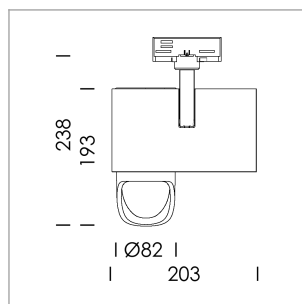

Ontero ID

Article number: 20660117

LIGHT TECHNOLOGY

LED	COB
Light colour	BeNature
Luminous flux	1630 lm
System power	41 W
Luminaire Efficiency	40 lm/W
Reflector	WallBeam
Controller	On/Off

LUMINAIRE

Rotation angle	330°
Swivel angle	90°
Weight	1.3 kg
Protection rating . class	IP 20 . I
Luminaire colour	white

Surface-mounted luminaire with LED, rated life of the LED L80/B10 > 50000 h, colour rendering index CRI > 95, chromaticity tolerance 2 SDCM (initial), reflector with asymmetrical light distribution pattern, primary reflector and kick reflector 99% pure aluminium in MIRO-Silver®, attachment with kick reflector to the ceiling approach of the light cone, exchangeable reflector unit in high-sheen black plastic, with glass cover, luminaire head/retention arm die-cast aluminium, powder-coated, white, rotation angle 330°, swivel angle 90°, Multiadapter, Power-Adapter, Poti, 220-240 V~ / 50-60 Hz, max. 22 luminaires per circuit (B16A fuse)