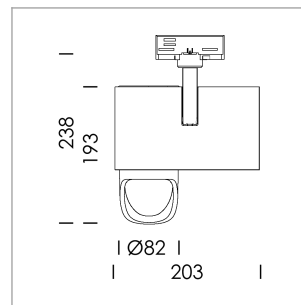

Ontero ID

Article number: 20660109

LIGHT TECHNOLOGY

LED	COB
Light colour	BeNature
Luminous flux	760 lm
System power	17 W
Luminaire Efficiency	45 lm/W
Reflector	WallBeam
Controller	On/Off

LUMINAIRE

Rotation angle	330°
Swivel angle	90°
Weight	1.3 kg
Protection rating . class	IP 20 . I
Luminaire colour	black

Surface-mounted luminaire with LED, rated life of the LED L80/B10 > 50000 h, colour rendering index CRI > 95, chromaticity tolerance 2 SDCM (initial), reflector with asymmetrical light distribution pattern, primary reflector and kick reflector 99% pure aluminium in MIRO-Silver®, attachment with kick reflector to the ceiling approach of the light cone, exchangeable reflector unit in high-sheen black plastic, with glass cover, luminaire head/retention arm die-cast aluminium, powder-coated, black, rotation angle 330°, swivel angle 90°, Multiadapter, Power-Adapter, Poti, 220-240 V~ / 50-60 Hz, max. 22 luminaires per circuit (B16A fuse)