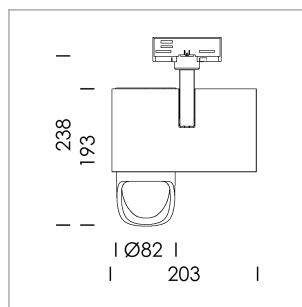

Ontero ID

Article number: 20660110

LIGHT TECHNOLOGY

LED	COB
Light colour	BeNature
Luminous flux	760 lm
System power	17 W
Luminaire Efficiency	45 lm/W
Reflector	WallBeam
Controller	On/Off

LUMINAIRE

Rotation angle	330°
Swivel angle	90°
Weight	1.3 kg
Protection rating . class	IP 20 . I
Luminaire colour	silver

Surface-mounted luminaire with LED, rated life of the LED L80/B10 > 50000 h, colour rendering index CRI > 95, chromaticity tolerance 2 SDCM (initial), reflector with asymmetrical light distribution pattern, primary reflector and kick reflector 99% pure aluminium in MIRO-Silver®, attachment with kick reflector to the ceiling approach of the light cone, exchangeable reflector unit in high-sheen black plastic, with glass cover, luminaire head/retention arm die-cast aluminium, powder-coated, silver, rotation angle 330°, swivel angle 90°, Multiadapter, Power-Adapter, Poti, 220-240 V~ / 50-60 Hz, max. 22 luminaires per circuit (B16A fuse)