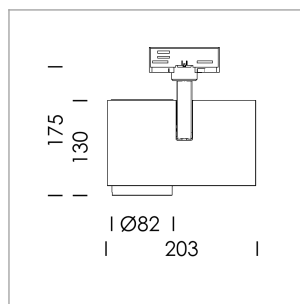

Ontero ID

Article number: 20670022

LIGHT TECHNOLOGY

LED	COB
Light colour	BeNature
Luminous flux	620 lm
System power	17 W
Luminaire Efficiency	36 lm/W
Reflector	NarrowSpot
Beam angle	10°
Controller	On/Off

LUMINAIRE

Rotation angle	330°
Swivel angle	90°
Weight	1.3 kg
Protection rating . class	IP 20 . I
Luminaire colour	black

Note: All data are typical values. System features may change with product improvements due to technical advances. Errors excepted.