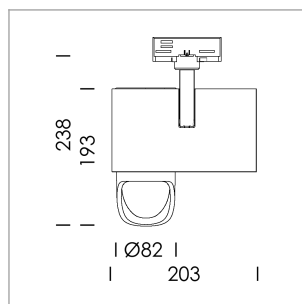

Ontero ID

Article number: 20660111

LIGHT TECHNOLOGY

LED	COB
Light colour	BeNature
Luminous flux	760 lm
System power	17 W
Luminaire Efficiency	45 lm/W
Reflector	WallBeam
Controller	On/Off

LUMINAIRE

Rotation angle	330°
Swivel angle	90°
Weight	1.3 kg
Protection rating . class	IP 20 . I
Luminaire colour	white

Surface-mounted luminaire with LED, rated life of the LED L80/B10 > 50000 h, colour rendering index CRI > 95, chromaticity tolerance 2 SDCM (initial), reflector with asymmetrical light distribution pattern, primary reflector and kick reflector 99% pure aluminium in MIRO-Silver®, attachment with kick reflector to the ceiling approach of the light cone, exchangeable reflector unit in high-sheen black plastic, with glass cover, luminaire head/retention arm die-cast aluminium, powder-coated, white, rotation angle 330°, swivel angle 90°, Multiadapter, Power-Adapter, Poti, 220-240 V~ / 50-60 Hz, max. 22 luminaires per circuit (B16A fuse)