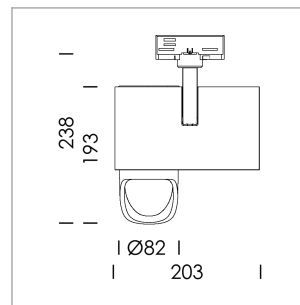

### LIGHT TECHNOLOGY

LED	COB
Light colour	BeNature
Luminous flux	1070 lm
System power	23 W
Luminaire Efficiency	47 lm/W
Reflector	WallBeam
Controller	On/Off

### LUMINAIRE

Rotation angle	330°
Swivel angle	90°
Weight	1.3 kg
Protection rating . class	IP 20 . I
Luminaire colour	silver

Surface-mounted luminaire with LED, rated life of the LED L80/B10 > 50000 h, colour rendering index CRI > 95, chromaticity tolerance 2 SDCM (initial), reflector with asymmetrical light distribution pattern, primary reflector and kick reflector 99% pure aluminium in MIRO-Silver®, attachment with kick reflector to the ceiling approach of the light cone, exchangeable reflector unit in high-sheen black plastic, with glass cover, luminaire head/retention arm die-cast aluminium, powder-coated, silver, rotation angle 330°, swivel angle 90°, Multiadapter, Power-Adapter, Poti, 220-240 V~ / 50-60 Hz, max. 22 luminaires per circuit (B16A fuse)