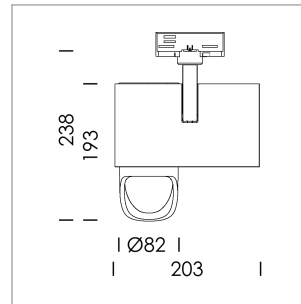

### LIGHT TECHNOLOGY

LED	COB
Light colour	BeNature
Luminous flux	1630 lm
System power	41 W
Luminaire Efficiency	40 lm/W
Reflector	WallBeam
Controller	On/Off

### LUMINAIRE

Rotation angle	330°
Swivel angle	90°
Weight	1.3 kg
Protection rating . class	IP 20 . I
Luminaire colour	silver

Surface-mounted luminaire with LED, rated life of the LED L80/B10 > 50000 h, colour rendering index CRI > 95, chromaticity tolerance 2 SDCM (initial), reflector with asymmetrical light distribution pattern, primary reflector and kick reflector 99% pure aluminium in MIRO-Silver®, attachment with kick reflector to the ceiling approach of the light cone, exchangeable reflector unit in high-sheen black plastic, with glass cover, luminaire head/retention arm die-cast aluminium, powder-coated, silver, rotation angle 330°, swivel angle 90°, Multiadapter, Power-Adapter, Poti, 220-240 V~ / 50-60 Hz, max. 22 luminaires per circuit (B16A fuse)