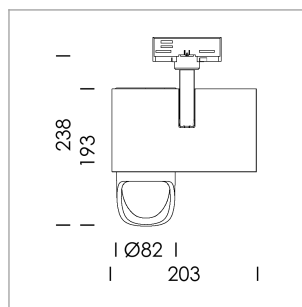

Ontero ID

Article number: 20660104

LIGHT TECHNOLOGY

LED	LED
Light colour	Meat&Fish
Luminous flux	2490 lm
System power	41 W
Luminaire Efficiency	61 lm/W
Reflector	WallBeam
Controller	On/Off

LUMINAIRE

Rotation angle	330°
Swivel angle	90°
Weight	1.3 kg
Protection rating . class	IP 20 . I
Luminaire colour	white

OPTIONEEL

RAL-colours, NCS-colours (powder coating or wet spraying) on inquiry, surface alloys on inquiry, honeycomb louver

Surface-mounted luminaire with LED, rated life of the LED L80/B10 > 50000 h, colour rendering index CRI > 70, chromaticity tolerance 2 SDCM (initial), reflector with asymmetrical light distribution pattern, primary reflector and kick reflector 99% pure aluminium in MIRO-Silver®, attachment with kick reflector to the ceiling approach of the light cone, exchangeable reflector unit in high-sheen black plastic, with glass cover, luminaire head/retention arm die-cast aluminium, powder-coated, white, rotation angle 330°, swivel angle 90°, Multiadapter, Power-Adapter, Poti, 220-240 V~ / 50-60 Hz, max. 22 luminaires per circuit (B16A fuse)