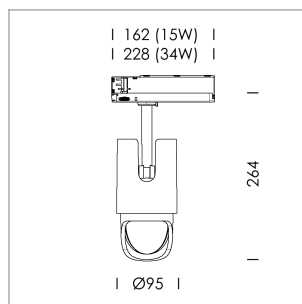

## Ontero IC

Article number: 21840040

### LIGHT TECHNOLOGY

LED	COB
Light colour	SpecialMeat
Luminous flux	1340 lm
System power	23 W
Luminaire Efficiency	58 lm/W
Reflector	WallBeam
Controller	On/Off

### LUMINAIRE

Rotation angle	330°
Swivel angle	+/- 90°
Weight	1.1 kg
Protection rating . class	IP 20 . II
Luminaire colour	black

Surface-mounted luminaire with LED, rated life of the LED L80/B10 50000 h (tambient 25°C), colour rendering index CRI > 82, chromaticity tolerance 2 SDCM (initial), reflector with asymmetrical light distribution pattern, reflector pure aluminium 99,99% in MIRO-Silver®, luminaire head/retention arm die-cast aluminium,, black, rotation angle 330°, swivel angle +/- 90°, In-Track-Adapter (OT), DALI 2, 220-240 V~ / 50-60 Hz, max. 27 luminaires per circuit (B16A fuse)