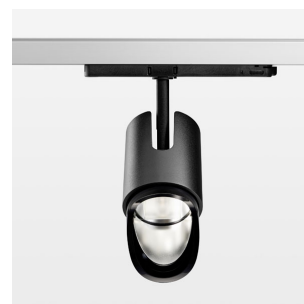

### LIGHT TECHNOLOGY

LED	COB
Light colour	SpecialMeat
Luminous flux	1340 lm
System power	23 W
Luminaire Efficiency	58 lm/W
Reflector	WallBeam
Controller	On/Off

### LUMINAIRE

Rotation angle	330°
Swivel angle	+/- 90°
Weight	1.1 kg
Protection rating . class	IP 20 . II
Luminaire colour	black

Surface-mounted luminaire with LED, rated life of the LED L80/B10 50000 h (tambient 25°C), colour rendering index CRI > 82, chromaticity tolerance 2 SDCM (initial), reflector with asymmetrical light distribution pattern, reflector pure aluminium 99,99% in MIRO-Silver®, luminaire head/retention arm die-cast aluminium,, black, rotation angle 330°, swivel angle +/- 90°, In-Track-Adapter (OT), DALI 2, 220-240 V~ / 50-60 Hz, max. 27 luminaires per circuit (B16A fuse)