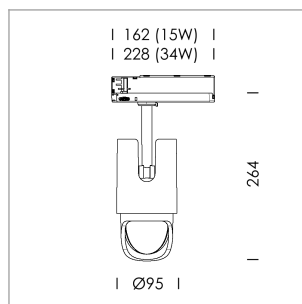

Ontero IC

Article number: 21840067

LIGHT TECHNOLOGY

LED	COB
Light colour	Meat&Fish
Luminous flux	2110 lm
System power	34 W
Luminaire Efficiency	62 lm/W
Reflector	WallBeam
Controller	On/Off

LUMINAIRE

Rotation angle	330°
Swivel angle	+/- 90°
Weight	1.1 kg
Protection rating . class	IP 20 . II
Luminaire colour	black

Surface-mounted luminaire with LED, rated life of the LED L80/B10 50000 h (ambient 25°C), colour rendering index CRI > 70, chromaticity tolerance 2 SDCM (initial), reflector with asymmetrical light distribution pattern, reflector pure aluminium 99,99% in MIRO-Silver®, luminaire head/retention arm die-cast aluminium, black, rotation angle 330°, swivel angle +/- 90°, In-Track-Adapter (OT), DALI 2, 220-240 V~ / 50-60 Hz, max. 27 luminaires per circuit (B16A fuse)