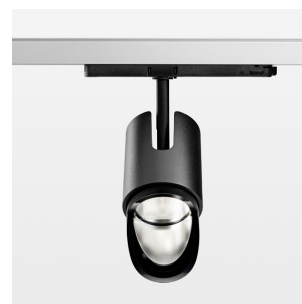

Ontero IC

Article number: 21840067

LIGHT TECHNOLOGY

LED	COB
Light colour	Meat&Fish
Luminous flux	2110 lm
System power	34 W
Luminaire Efficiency	62 lm/W
Reflector	WallBeam
Controller	On/Off

LUMINAIRE

Rotation angle	330°
Swivel angle	+/- 90°
Weight	1.1 kg
Protection rating . class	IP 20 . II
Luminaire colour	black

Surface-mounted luminaire with LED, rated life of the LED L80/B10 50000 h (ambient 25°C), colour rendering index CRI > 70, chromaticity tolerance 2 SDCM (initial), reflector with asymmetrical light distribution pattern, reflector pure aluminium 99,99% in MIRO-Silver®, luminaire head/retention arm die-cast aluminium, black, rotation angle 330°, swivel angle +/- 90°, In-Track-Adapter (OT), DALI 2, 220-240 V~ / 50-60 Hz, max. 27 luminaires per circuit (B16A fuse)