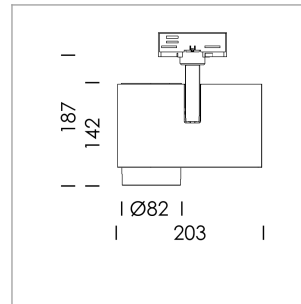

### LIGHT TECHNOLOGY

LED	COB
Light colour	BeColor
Luminous flux	3270 lm
System power	41 W
Luminaire Efficiency	80 lm/W
Reflector	Spot
Beam angle	20°
Controller	On/Off

### LUMINAIRE

Rotation angle	330°
Swivel angle	90°
Weight	1.3 kg
Protection rating . class	IP 20 . I
Luminaire colour	silver

### OPCJA

RAL-colours, NCS-colours (powder coating or wet spraying) on inquiry, surface alloys on inquiry, honeycomb louver

Surface-mounted luminaire with LED, rated life of the LED L80/B10 > 50000 h, colour rendering index CRI > 96, chromaticity tolerance 2 SDCM (initial), 3D silicone lens to reduce the proportion of scattered light, rotation-symmetrical reflector with circular light distribution pattern, reflector pure aluminium 99,99% in MIRO-Silver®, segmented and faceted, exchangeable reflector unit in high-sheen black plastic, with glass cover, luminaire head/retention arm die-cast aluminium, powder-coated, silver, rotation angle 330°, swivel angle 90°, Multiadapter, Power-Adapter, Poti, 220-240 V~ / 50-60 Hz, max. 22 luminaires per circuit (B16A fuse)