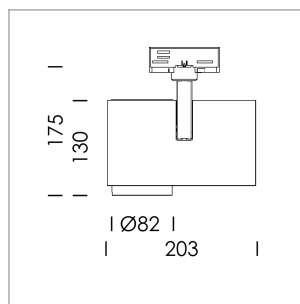

Ontero ID

Article number: 20670020

LIGHT TECHNOLOGY

LED	COB
Light colour	PearlWhite
Luminous flux	1150 lm
System power	17 W
Luminaire Efficiency	68 lm/W
Reflector	NarrowSpot
Beam angle	10°
Controller	On/Off

LUMINAIRE

Rotation angle	330°
Swivel angle	90°
Weight	1.3 kg
Protection rating . class	IP 20 . I
Luminaire colour	silver

OPCJA

RAL-colours, NCS-colours (powder coating or wet spraying) on inquiry, surface alloys on inquiry, honeycomb louver