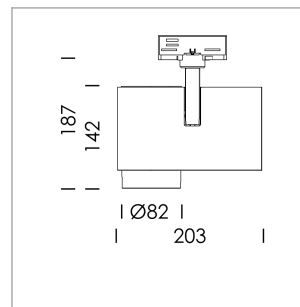

### LIGHT TECHNOLOGY

LED	LED
Light colour	SpecialMeat
Luminous flux	1350 lm
System power	23 W
Luminaire Efficiency	59 lm/W
Reflector	Spot
Beam angle	20°
Controller	On/Off

### LUMINAIRE

Rotation angle	330°
Swivel angle	90°
Weight	1.3 kg
Protection rating . class	IP 20 . I
Luminaire colour	black

### OPCJA

RAL-colours, NCS-colours (powder coating or wet spraying) on inquiry, surface alloys on inquiry, honeycomb louver

Surface-mounted luminaire with LED, rated life of the LED L80/B10 > 50000 h, colour rendering index CRI > 82, chromaticity tolerance 2 SDCM (initial), 3D silicone lens to reduce the proportion of scattered light, rotation-symmetrical reflector with circular light distribution pattern, reflector pure aluminium 99,99% in MIRO-Silver®, segmented and faceted, exchangeable reflector unit in high-sheen black plastic, with glass cover, luminaire head/retention arm die-cast aluminium, powder-coated, black, rotation angle 330°, swivel angle 90°, Multiadapter, electronic driver: 220-240 V~ / 50-60 Hz, On/Off, max. 34 luminaires per circuit (B16A fuse)