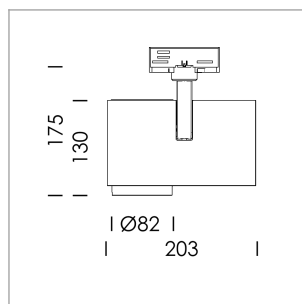

Ontero ID

Article number: 20670022

LIGHT TECHNOLOGY

LED	COB
Light colour	BeNature
Luminous flux	620 lm
System power	17 W
Luminaire Efficiency	36 lm/W
Reflector	NarrowSpot
Beam angle	10°
Controller	On/Off

LUMINAIRE

Rotation angle	330°
Swivel angle	90°
Weight	1.3 kg
Protection rating . class	IP 20 . I
Luminaire colour	black

Note: All data are typical values. System features may change with product improvements due to technical advances. Errors excepted.