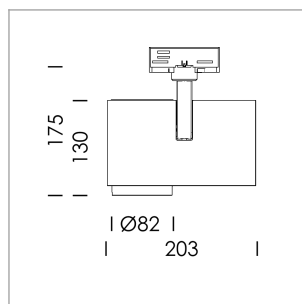

### LIGHT TECHNOLOGY

LED	COB
Light colour	BeNature
Luminous flux	620 lm
System power	17 W
Luminaire Efficiency	36 lm/W
Reflector	NarrowSpot
Beam angle	10°
Controller	On/Off

### LUMINAIRE

Rotation angle	330°
Swivel angle	90°
Weight	1.3 kg
Protection rating . class	IP 20 . I
Luminaire colour	silver

Note: All data are typical values. System features may change with product improvements due to technical advances. Errors excepted.