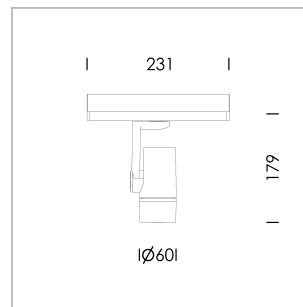

Ontero SX

Article number: 21700009

LIGHT TECHNOLOGY

LED	COB
Light colour	940
Luminous flux	1190 lm
System power	17 W
Luminaire Efficiency	70 lm/W
Reflector	Flood
Beam angle	40°
Controller	On/Off

LUMINAIRE

Rotation angle	360°
Swivel angle	+/- 90°
Weight	0.58 kg
Protection rating . class	IP 20 . II
Luminaire colour	white

Surface-mounted luminaire, rated life of the LED L80/B10 > 50000 h, colour rendering index CRI > 90, chromaticity tolerance 2 SDCM (initial), miniaturized, vaporized plastic reflector, microfasetted, patented free-form optics (Bartenbach®) with clear and precise light distribution pattern, Reflector holder in plastic, black, high-gloss, reflector support ring with threaded connection and air inlet, die-cast aluminum, silver, housing and bracket in die-cast aluminium, powder-coated, Luminaire housing designed as a heat sink, white, Joint cover in housing color with decorative ring, edge area silver, matt (matt gold with Edition) rear perforated sheet metal cover for housing ventilation, rotation angle 360°, swivel angle +/- 90°, inclusive, On/Off, 220-240 V 50/60Hz, 400 mA, max. 36 luminaires per circuit (B16A fuse), camera-compatible, up to 2.5 KV interference resistance