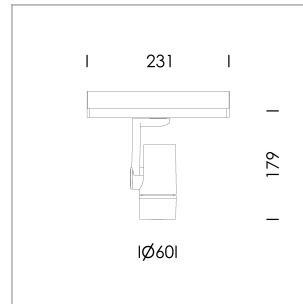

Ontero SX

Article number: 21700003

LIGHT TECHNOLOGY

LED	COB
Light colour	935
Luminous flux	1160 lm
System power	17 W
Luminaire Efficiency	68 lm/W
Reflector	Flood
Beam angle	40°
Controller	On/Off

LUMINAIRE

Rotation angle	360°
Swivel angle	+/- 90°
Weight	0.58 kg
Protection rating . class	IP 20 . II
Luminaire colour	black

Surface-mounted luminaire, rated life of the LED L80/B10 > 50000 h, colour rendering index CRI > 90, chromaticity tolerance 2 SDCM (initial), miniaturized, vaporized plastic reflector, microfasetted, patented free-form optics (Bartenbach®) with clear and precise light distribution pattern, Reflector holder in plastic, black, high-gloss, reflector support ring with threaded connection and air inlet, die-cast aluminum, silver, housing and bracket in die-cast aluminium, powder-coated, Luminaire housing designed as a heat sink, black, Joint cover in housing color with decorative ring, edge area silver, matt (matt gold with Edition) rear perforated sheet metal cover for housing ventilation, rotation angle 360°, swivel angle +/- 90°, inclusive, On/Off, 220-240 V 50/60Hz, 400 mA, max. 36 luminaires per circuit (B16A fuse), camera-compatible, up to 2.5 KV interference resistance