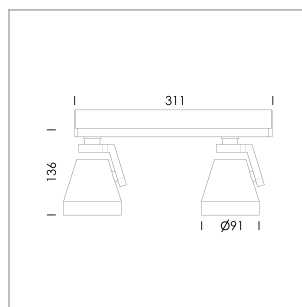

Ontero XR DH

Article number: 21750017

LIGHT TECHNOLOGY

LED	LED
Light colour	PearlWhite
Luminous flux	3180 lm
System power	34 W
Luminaire Efficiency	94 lm/W
Reflector	Spot
Beam angle	15°
Controller	On/Off

LUMINAIRE

Rotation angle	330°
Swivel angle	+/-85°
Weight	1.02 kg
Protection rating . class	IP 20 . II
Luminaire colour	white

Surface-mounted luminaire with two luminaires heads mit LED, rated life of the LED L80/B10 > 50000 h, colour rendering index CRI > 90, chromaticity tolerance 2 SDCM (initial), rotation-symmetrical reflector with circular light distribution pattern, reflector pure aluminium 99,99% in MIRO-Silver®, luminaire head/retention arm die-cast aluminium, white, rotation angle 330°, swivel angle +/-85°, In-Track-Adapter, On/Off, 220-240 V~ / 50-60 Hz, max. 27 luminaires per circuit (B16A fuse)