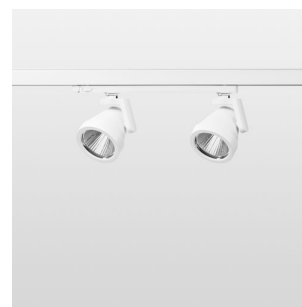

Ontero XR DH

Article number: 21750017

LIGHT TECHNOLOGY

LED	LED
Light colour	PearlWhite
Luminous flux	3180 lm
System power	34 W
Luminaire Efficiency	94 lm/W
Reflector	Spot
Beam angle	15°
Controller	On/Off

LUMINAIRE

Rotation angle	330°
Swivel angle	+/-85°
Weight	1.02 kg
Protection rating . class	IP 20 . II
Luminaire colour	white

Surface-mounted luminaire with two luminaires heads mit LED, rated life of the LED L80/B10 > 50000 h, colour rendering index CRI > 90, chromaticity tolerance 2 SDCM (initial), rotation-symmetrical reflector with circular light distribution pattern, reflector pure aluminium 99,99% in MIRO-Silver®, luminaire head/retention arm die-cast aluminium, white, rotation angle 330°, swivel angle +/-85°, In-Track-Adapter, On/Off, 220-240 V~ / 50-60 Hz, max. 27 luminaires per circuit (B16A fuse)