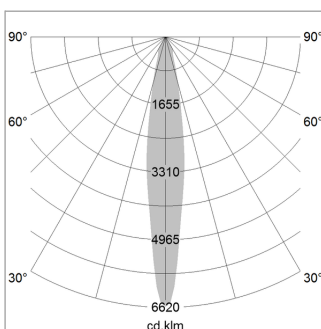

1.0 m	0.28	10496.8
2.0 m	0.56	2624.2
3.0 m	0.84	1166.3
4.0 m	1.12	656.1
5.0 m	1.40	419.9
	Ø (m)	E0(0°) [lx]