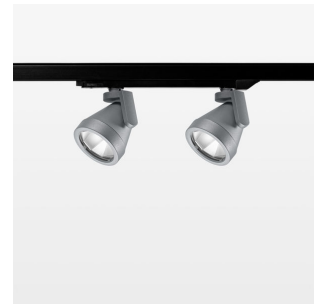

## Ontero XR DH

Article number: 21750011

### LIGHT TECHNOLOGY

LED	LED
Light colour	PearlWhite
Luminous flux	3180 lm
System power	34 W
Luminaire Efficiency	94 lm/W
Reflector	Spot
Beam angle	15°
Controller	On/Off

### LUMINAIRE

Rotation angle	330°
Swivel angle	+/-85°
Weight	1.02 kg
Protection rating . class	IP 20 . II
Luminaire colour	silver

Surface-mounted luminaire with two luminaires heads mit LED, rated life of the LED L80/B10 > 50000 h, colour rendering index CRI > 90, chromaticity tolerance 2 SDCM (initial), rotation-symmetrical reflector with circular light distribution pattern, reflector pure aluminium 99,99% in MIRO-Silver®, luminaire head/retention arm die-cast aluminium, silver, rotation angle 330°, swivel angle +/-85°, In-Track-Adapter, On/Off, 220-240 V~ / 50-60 Hz, max. 27 luminaires per circuit (B16A fuse)