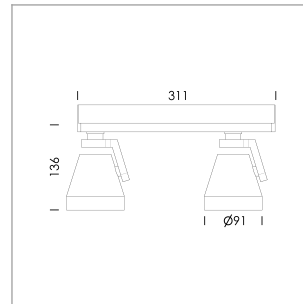

### LIGHT TECHNOLOGY

LED	LED
Light colour	PearlWhite
Luminous flux	3180 lm
System power	34 W
Luminaire Efficiency	94 lm/W
Reflector	Spot
Beam angle	15°
Controller	On/Off

### LUMINAIRE

Rotation angle	330°
Swivel angle	+/-85°
Weight	1.02 kg
Protection rating . class	IP 20 . II
Luminaire colour	silver

Surface-mounted luminaire with two luminaires heads mit LED, rated life of the LED L80/B10 > 50000 h, colour rendering index CRI > 90, chromaticity tolerance 2 SDCM (initial), rotation-symmetrical reflector with circular light distribution pattern, reflector pure aluminium 99,99% in MIRO-Silver®, luminaire head/retention arm die-cast aluminium, silver, rotation angle 330°, swivel angle +/-85°, In-Track-Adapter, On/Off, 220-240 V~ / 50-60 Hz, max. 27 luminaires per circuit (B16A fuse)