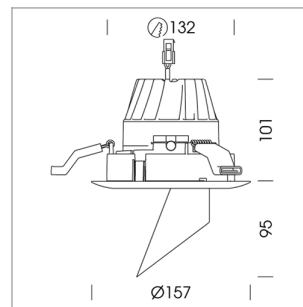

Intara CX

Article number: 51480025

LIGHT TECHNOLOGY

| | |
|----------------------|----------|
| LED | COB |
| Light colour | BeNature |
| Luminous flux | 1350 lm |
| System power | 41 W |
| Luminaire Efficiency | 33 lm/W |
| Reflector | WallWash |
| Beam angle | 0° |
| Controller | On/Off |

LUMINAIRE

| | |
|---------------------------|-------------|
| Rotation angle | 350° |
| Swivel angle | +/- 15° |
| Weight | 0,78 kg |
| Protection rating . class | IP 20 . III |
| Luminaire colour | black |

OPCJA

Trim in accordance

Recessed wallwasher, flush with ceiling with LED, rated life of the LED L80/B10 > 50000 h, colour rendering index CRI > 95, chromaticity tolerance 2 SDCM (initial), reflector with asymmetrical light distribution pattern, primary reflector and kick reflector 99% pure aluminium in MIRO-Silver®, attachment with kick reflector for light cone projection, exchangeable reflector unit in high-sheen black plastic, with glass cover, luminaire head designed as heat sink die-cast aluminium, black anodized, rotation angle 350°, swivel angle +/- 15°; Ceiling plaster die-cast aluminum, trim plastic injection molding, black, separate driver unit